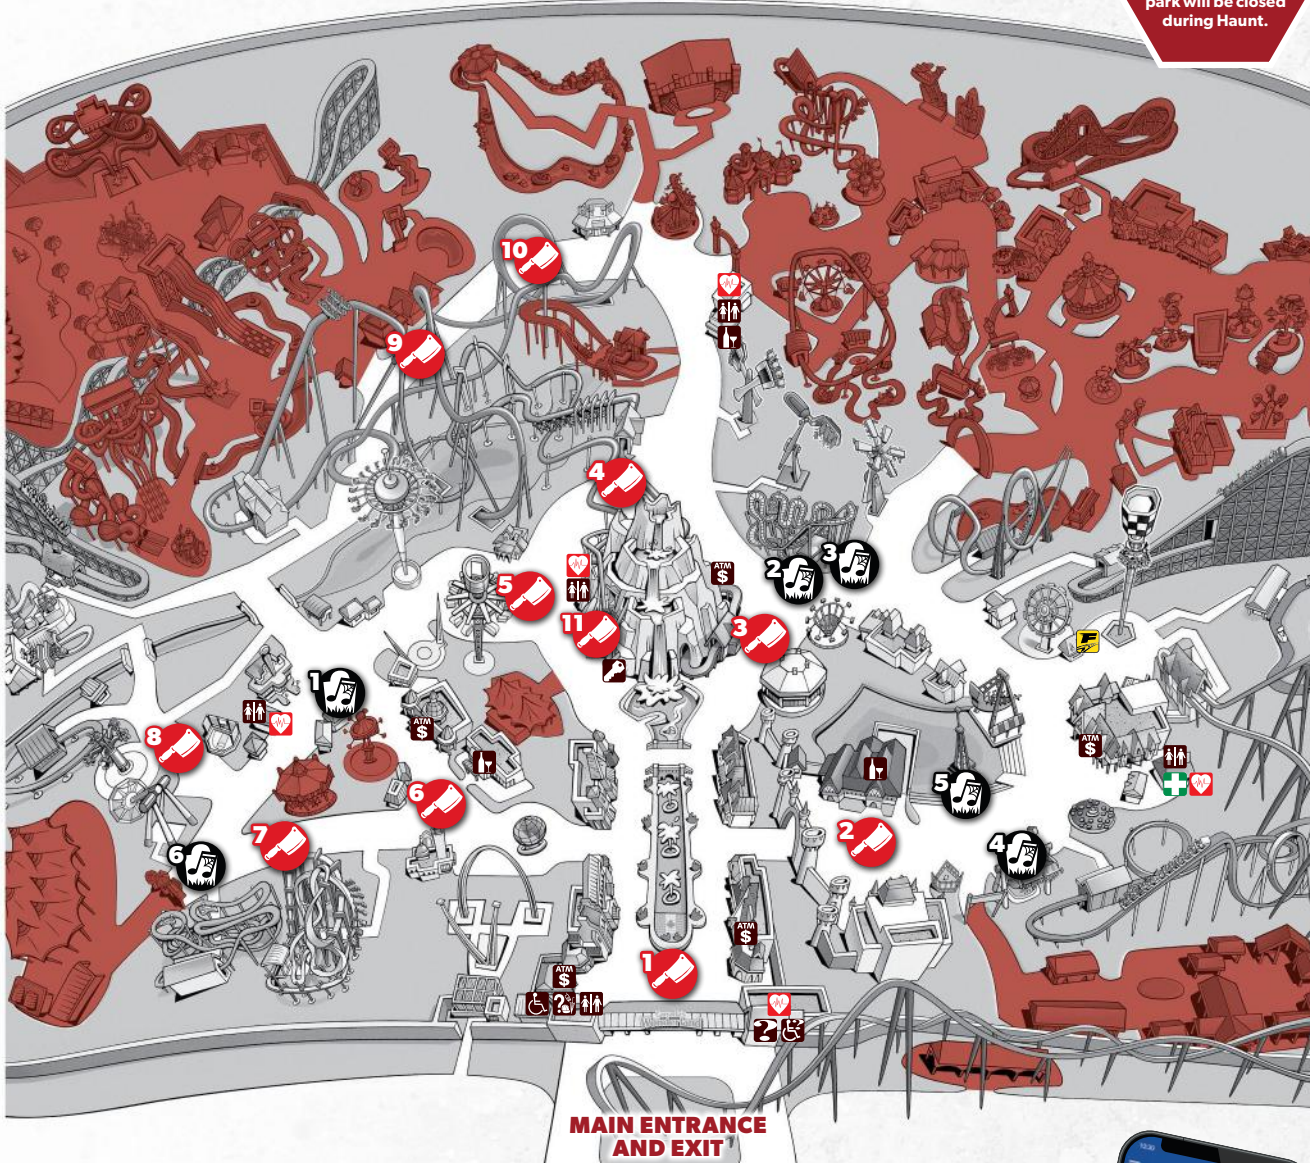

CLOSED

Locations shaded in red throughout the park will be closed during Haunt.

SCARE ZONES & HAUNTED ATTRACTIONS

- 1 **Gates of Terror**
- 2 **Kingdom of Carnage**
- 3 **CarnEVIL**
- 4 **Trick-Or-Treat**
- 5 **Wicked Hollow**
- 6 **Ghostly Pines**
- 7 **Forest of Fear**
- 8 **Streets of the Undead**
- 9 **Frontier's Revenge**
- 10 **The Farmstead**
- 11 **Zombies!**
Interactive Dark Ride

SINISTER ENTERTAINMENT

- 1 **NEW! Inferno**
8:00 | 9:30 | 11:00
- 2 **Freak Show**
7:30 | 9:00 | 10:30 | 11:30
- 3 **The Illusionist**
8:00 | 9:30 | 11:00
- 4 **Skeleton Crew**
8:30 | 10:00 | 11:30
- 5 **Sink The Jerk**
- 6 **Vampire Disco**
8:00 - 11:30

HIDING SPOTS

- Guest Services**
- Restrooms**
- Locker Rental**
- Locker & Wheelchair Rental**
- Ride Accommodations**
- Lost & Found**
- ATMs**
- Bar**
- First Aid**
- AED**
- Fast Pass Purchase Location**

MAIN ENTRANCE AND EXIT

DOWNLOAD OUR MOBILE APP!

SORRY! No re-entry once you leave the park after 7:00pm during Halloween Haunt.

- Interactive Park Map**
- Digital Wallet for Tickets & Passes**
- Live Ride Wait Times**
- COVID-19 Policies & Information**