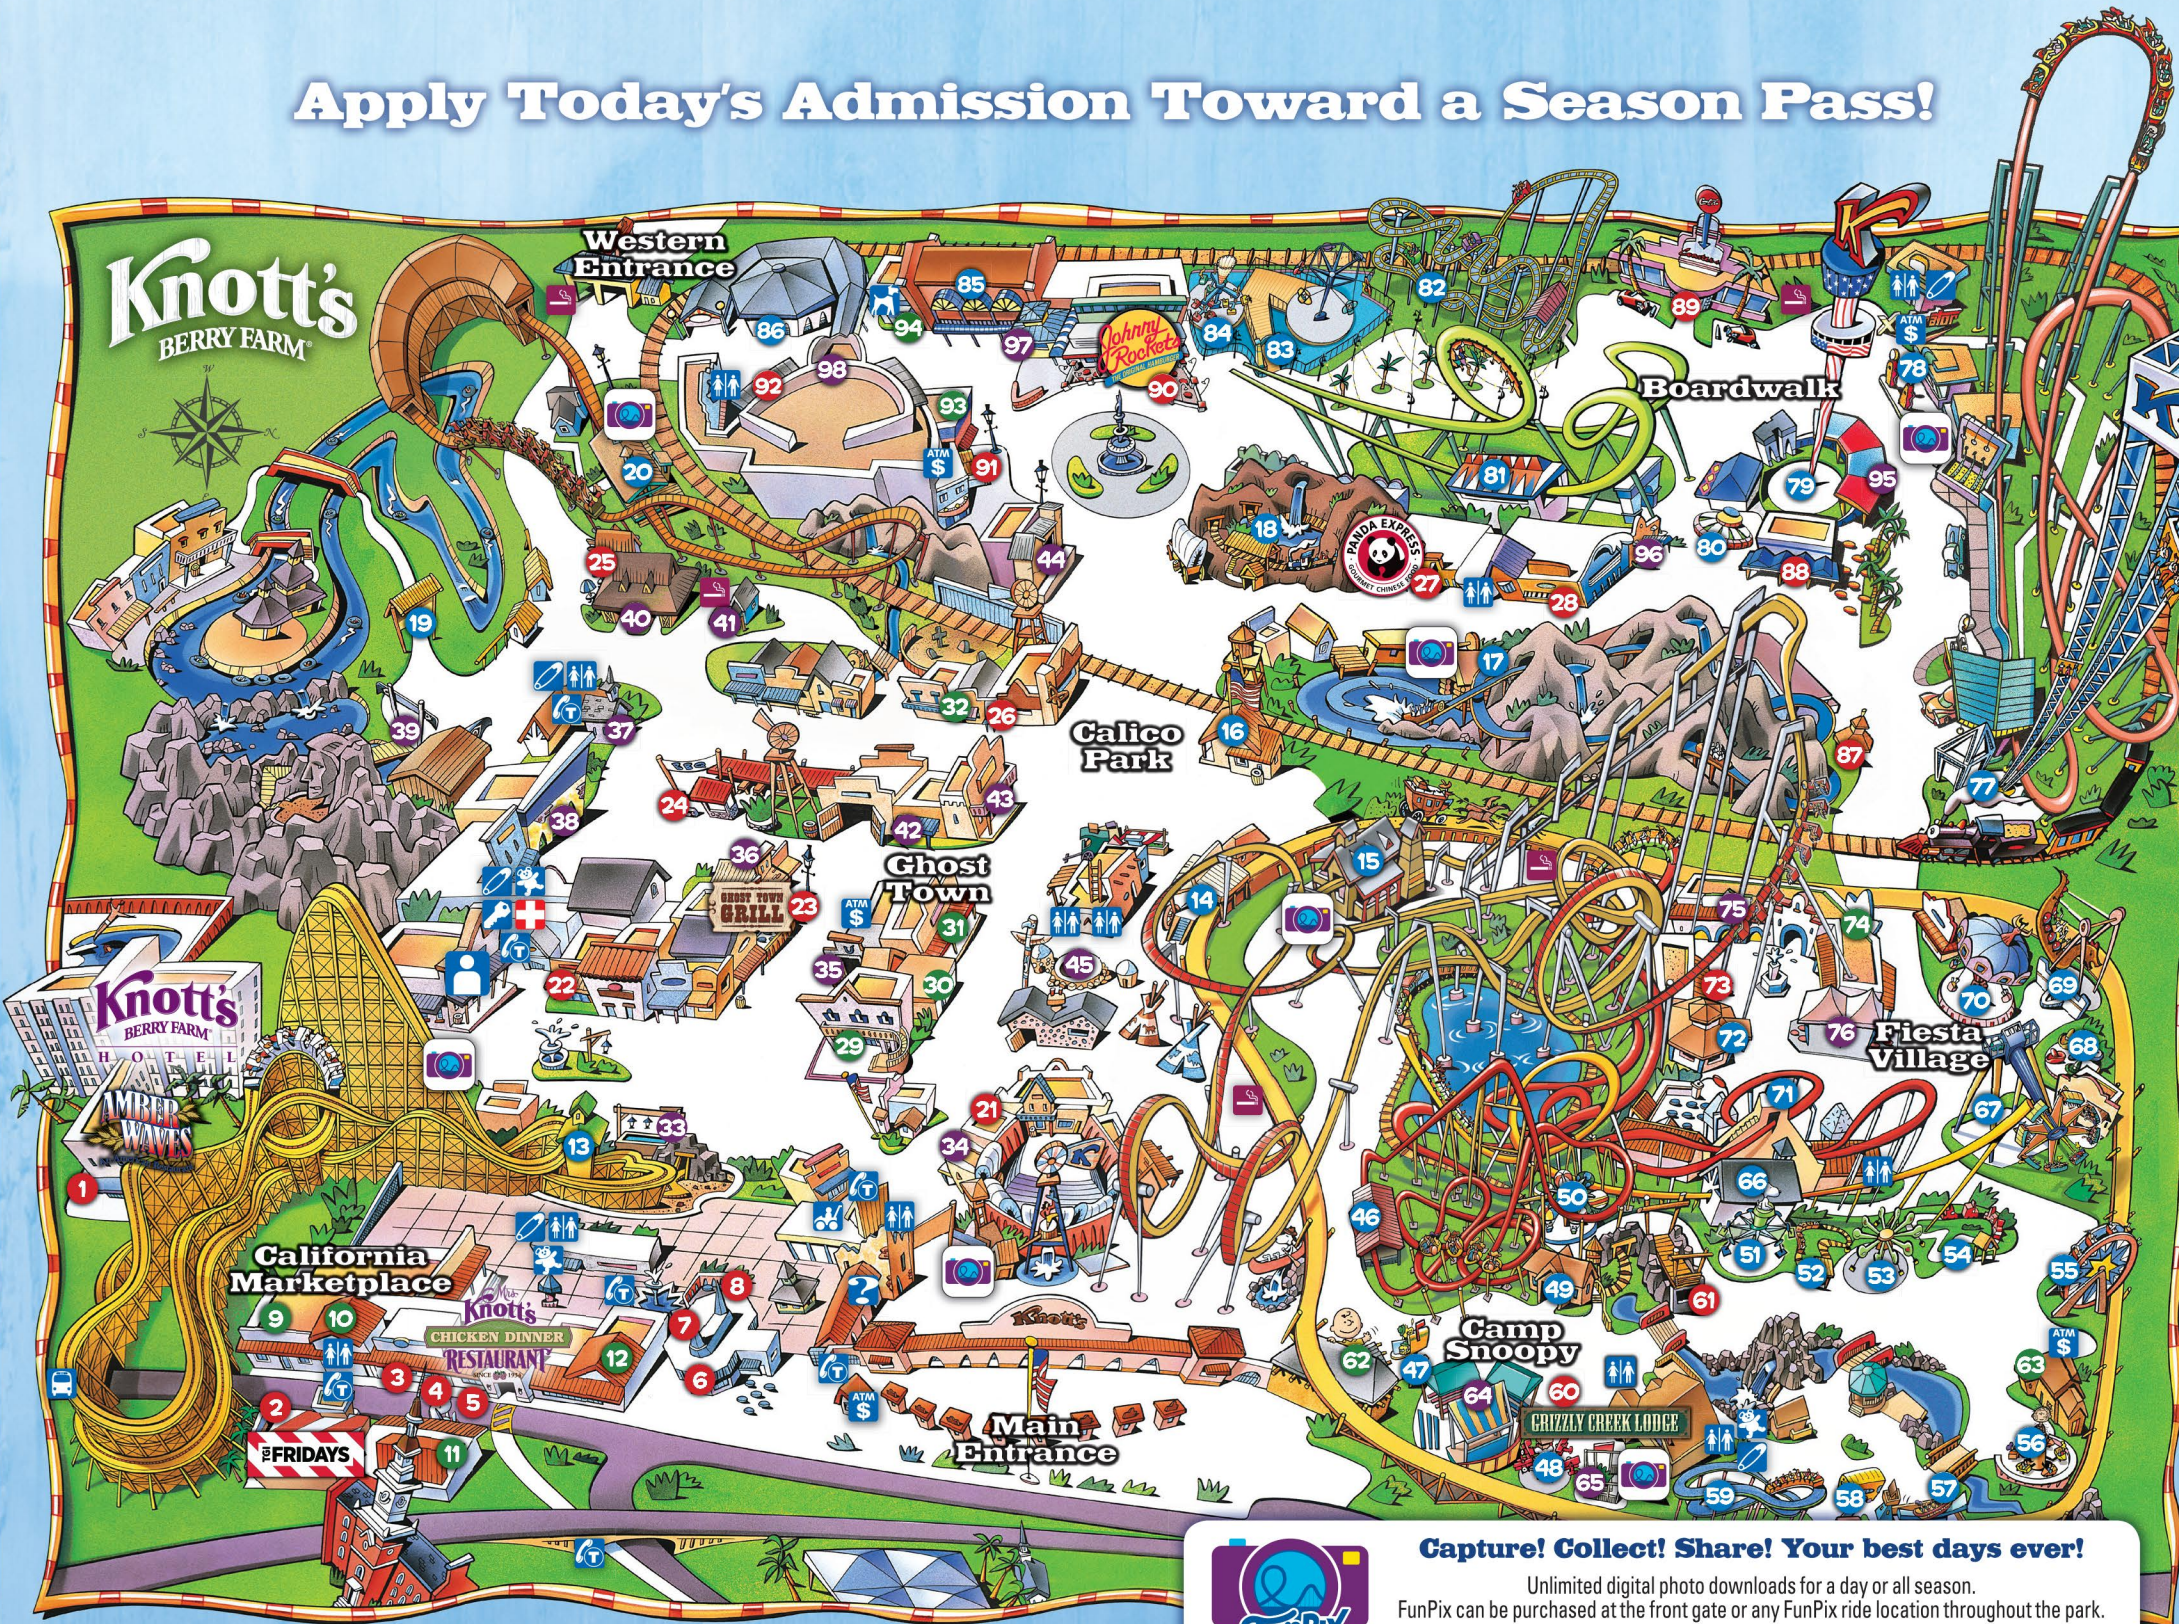

# Apply Today's Admission Toward a Season Pass!

- Knott's Hotel & California Marketplace**
- Amber Waves
  - TGI Friday's
  - Farm Bakery
  - Chicken-To-Go
  - Mrs. Knott's Chicken Dinner Restaurant
  - Dreyer's Ice Cream / Cinnabon
  - Cable Car Kitchen
  - Starbucks
  - Marketplace Emporium
  - Berry Market
  - Snoopy Headquarters
  - Virginia's Gift Shop
- Ghost Town**
- GhostRider (min. height 48")
  - Butterfield Stagecoach (min. height 46" or accompanied by a supervising companion)
  - Silver Bullet (min. height 54")
  - Calico Railroad (min. height 46" or accompanied by a supervising companion)
  - Timber Mountain Log Ride (min. height 46" or 36" if accompanied by a supervising companion)
  - Calico Mine Ride (min. height 46" or accompanied by a supervising companion)
  - Bigfoot Rapids (min. height 46")
  - Pony Express (min. height 48")
  - Sutter's Grill/Funnel Cake
  - Ghost Town Bakery
  - Ghost Town Grill
  - Fireman's BBQ
  - Wilderness Broiler
  - Gourmet Churro Factory
  - Panda Express
  - Log Ride Funnel Cake
  - Gold Trails Hotel
  - Pitchur Gallery
  - General Store
  - Ghost Town Candy
  - Pan for Gold
  - Wagon Camp
  - Blacksmith
  - Ghost Town Jail & Sad Eye Joe
  - The Old School House

**MAP LEGEND**

- Rides
- Food Locations
- Merchandise
- Theatres & Attractions
- FunPix
- First Aid/Security
- Stroller Shop
- Guest Services/Lost Children
- Information
- Nursing Stations
- Lockers
- Telephone
- ATM
- Animal Relief Station
- Baby Changing Station
- Public Transportation
- Restrooms
- Designated Smoking Location
- Low Thrill
- Mild Thrill
- Moderate Thrill
- High Thrill
- Aggressive Thrill