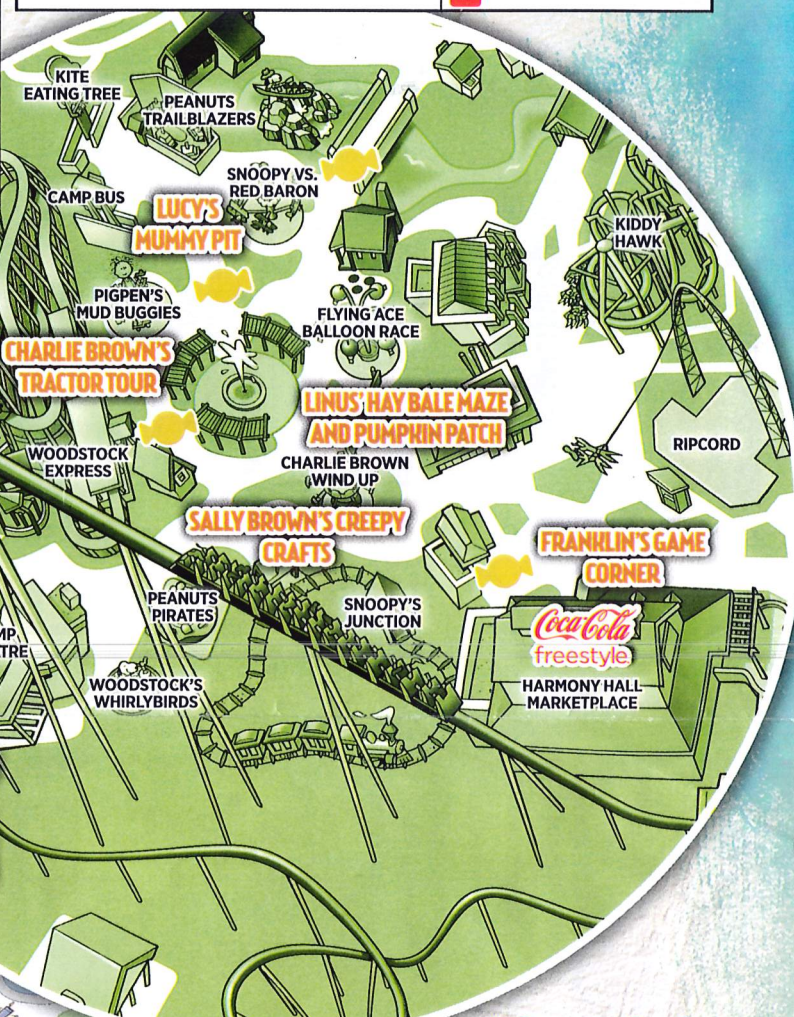

CAMP SNOOPY™				
B11	Beagle Scout Acres	1		
D12	Snoopy's Junction	1		Less than 46"
C10	Kite Eating Tree	2	36"	
C11	Camp Bus	2		Less than 42" **
C11	Pigpen's Mud Buggies	2		Less than 36" **
C10	Peanuts Trailblazers	2		Less than 42" **
D11	Snoopy vs. Red Baron	2	36"	54"
D11	Charlie Brown Wind Up	1	36"	54"
B12	Wilderness Run	2	36"	Over 60" req. child rider 36" - 40"
C12	Peanuts™ Pirates	2	40"	40" - 48"
C11	Woodstock Express	2	40"	40" - 46"
C12	Woodstock's Whirlybirds	2		Less than 42"***
D11	Flying Ace Balloon Race	2		Less than 48"***

MAP LEGEND		
	Entrance Gates	
	Guest Services	
	Restrooms	
	Family Restrooms	
	Fast Lane Sales Locations	
	Automated Teller Machines	
	Lockers	
	Refresh Stations	

- Fast Lane - Fast Lane Plus
Please see Safety Sign at the entrance of the attraction
**Hand held infants not permitted

THE GREAT PUMPKIN FEST ACTIVITIES FROM 11AM - 5PM
Tricks and Treats Location

#Carowinds
Download the Carowinds mobile app today from the App Store or Google Play. FREE Wi-Fi.

Operating schedules for rides and shows are subject to change or cancellation without notice. The use of camera phones, video recording devices or still photography cameras are prohibited in any restrooms and on all rides.

RIDER HEIGHT REQUIREMENTS For the safety of all park guests, all rides have rider height requirements based on the manufacturers' recommendations. Other appropriate safety requirements may also apply. The rider height requirements are listed above and are posted at the ride entrance.

ACCOMPANIED BY Whenever a guest is required to be accompanied by a Supervising Companion, the accompanying person must meet the ride requirements, be able to safely ride the ride as well as assist the guest. This includes helping the guest when boarding and exiting the ride, assisting the guest to maintain postural control while riding, and assisting the guest down stairs, catwalks or ladders in case a ride evacuation is necessary.

SUPERVISING COMPANION A Supervising Companion is someone who meets all the requirements to ride the ride themselves, is 14 years of age or older and demonstrates appropriate observed behavior.

RIDE SAFELY Section 41-18-350: State law requires riders obey all posted signs, warnings and instructions and to behave in a manner that will not cause or contribute to injuring themselves or others. Riders must report all injuries before leaving.