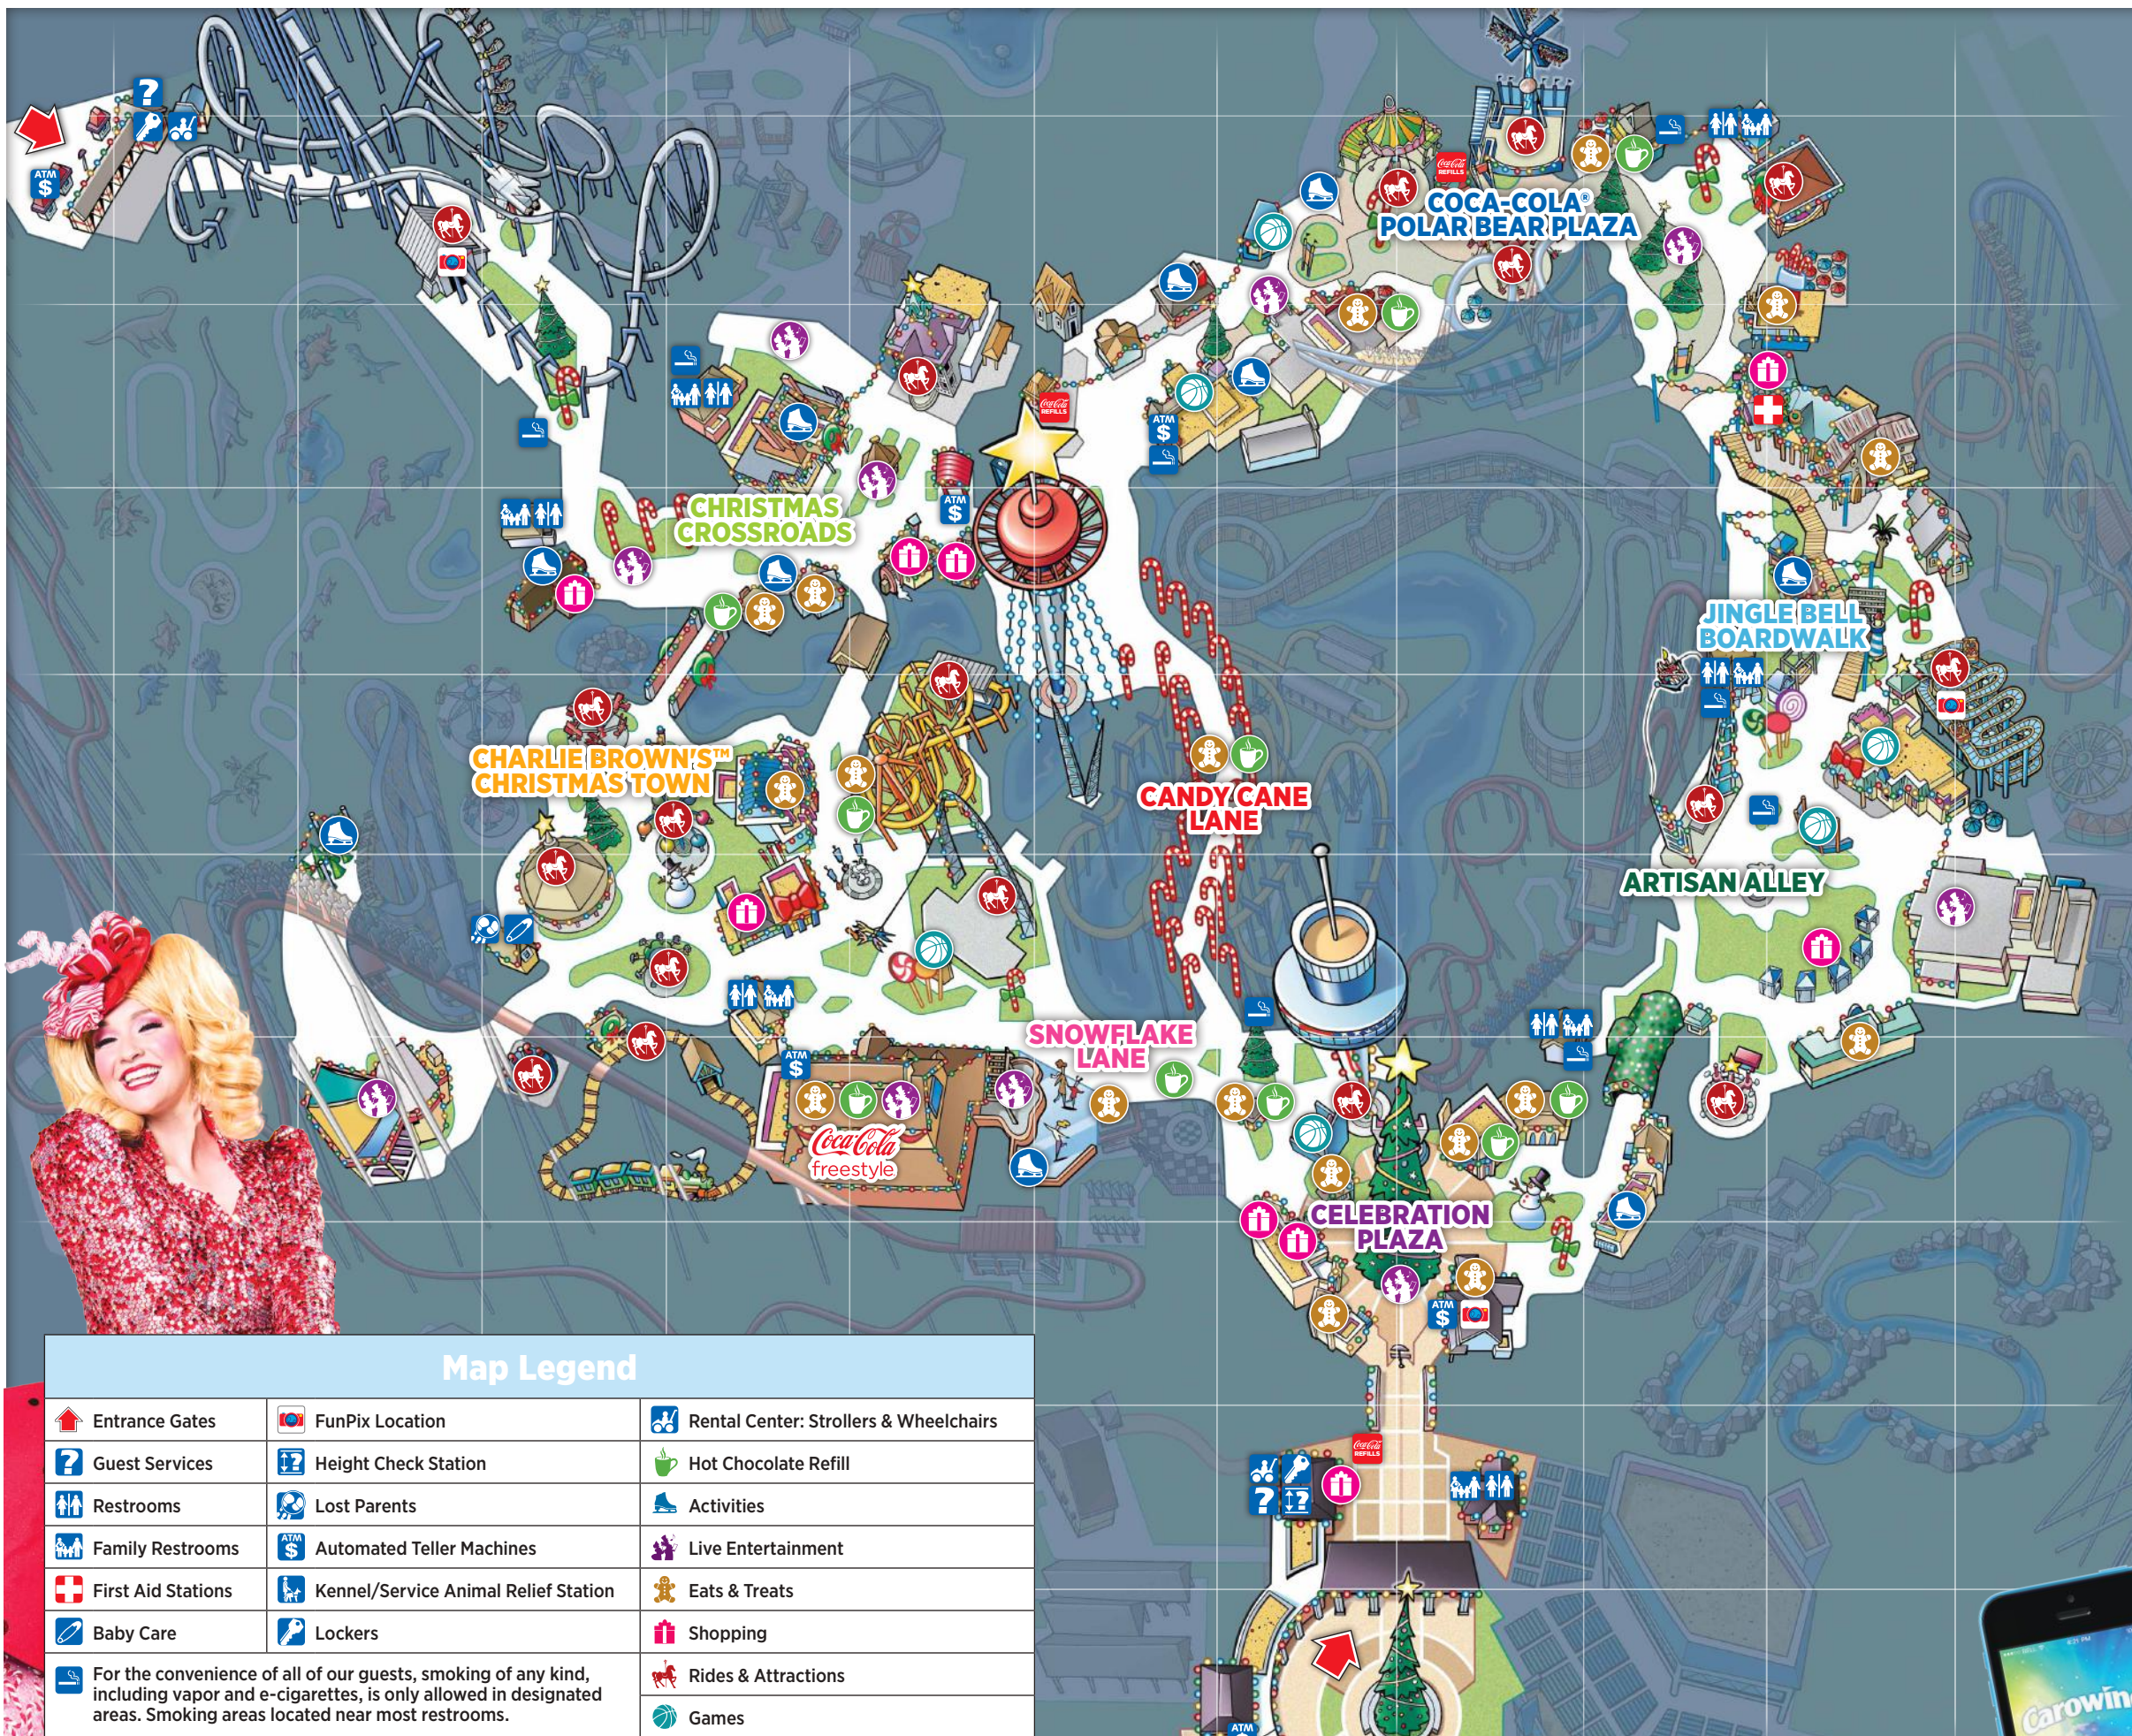

Eats & Treats

DINING LOCATION		☺	♿	🚫	🌱
I7	Sally's Festive Funnel Cakes				★
I7	Blitzen's Fixin's	★			★
I8	Starbucks				★
H7	Auntie Anne's				★
H8	Cinnabon				★
H7	Turkey Lurkey's				★
G5	Candy Cane Sugar Shack				★
E5	Spike's Cheery Churros				★
E5	Panda Express	★			★
E4	Sugar's Cake Factory				★
E4	Dancer's Snack Shack	★			★
H3	Dasher's Diner	★			★
J2	County Fair Christmas Cakes				★
J3	Sugar Plum Fairy Fries	★		★	★
K7	Prancer's Pizza				★
K4	Chickie's & Pete's	★			★
F7	Holiday Hall	★	★	★	★

☺★	☺★	🚫★	🌱★
Meal Deal	Family Meal	Gluten Free Menu Options Available	Vegetarian Menu Options Available

Holiday Games

H7	3 Point Challenge	3 Point Shot Basketball Experience
G7	Ring the Star	Classic Hi-Striker Strength Test
K5	Jack Frost Jump Shot	Free Throw Basketball
K5	Holiday Bowl	Football Toss
K5	Reindeer Games	Squirt Gun Racing
K5	Snowball Fight	Throw a Snowball Through the Yeti's Mouth to Win
E6	Ornament Smash	Smash the Balloon to Win a Prize
F6	Pick A Present	Pick a Mystery Present
G3	Arcade	Cranes/Videos/ Redemption Prizes
G3	Wreath Basket	Throw a Ball Through the Wreath to Win
G3	Splash 'N'Dasher	Squirt Gun Racing
H2	Firehouse Climb	Balance the Ladder & Make it to the Top to Win
G3	Holiday Hoops	Free Throw Basketball
G3	Rein'Em In	Toss the Ring Around the Reindeer's Antlers to Win

Proud To Be Associated With

carowinds.com/winterfest

Map Legend

Entrance Gates	FunPix Location	Rental Center: Strollers & Wheelchairs
Guest Services	Height Check Station	Hot Chocolate Refill
Restrooms	Lost Parents	Activities
Family Restrooms	Automated Teller Machines	Live Entertainment
First Aid Stations	Kennel/Service Animal Relief Station	Eats & Treats
Baby Care	Lockers	Shopping
For the convenience of all of our guests, smoking of any kind, including vapor and e-cigarettes, is only allowed in designated areas. Smoking areas located near most restrooms.	Rides & Attractions	Games