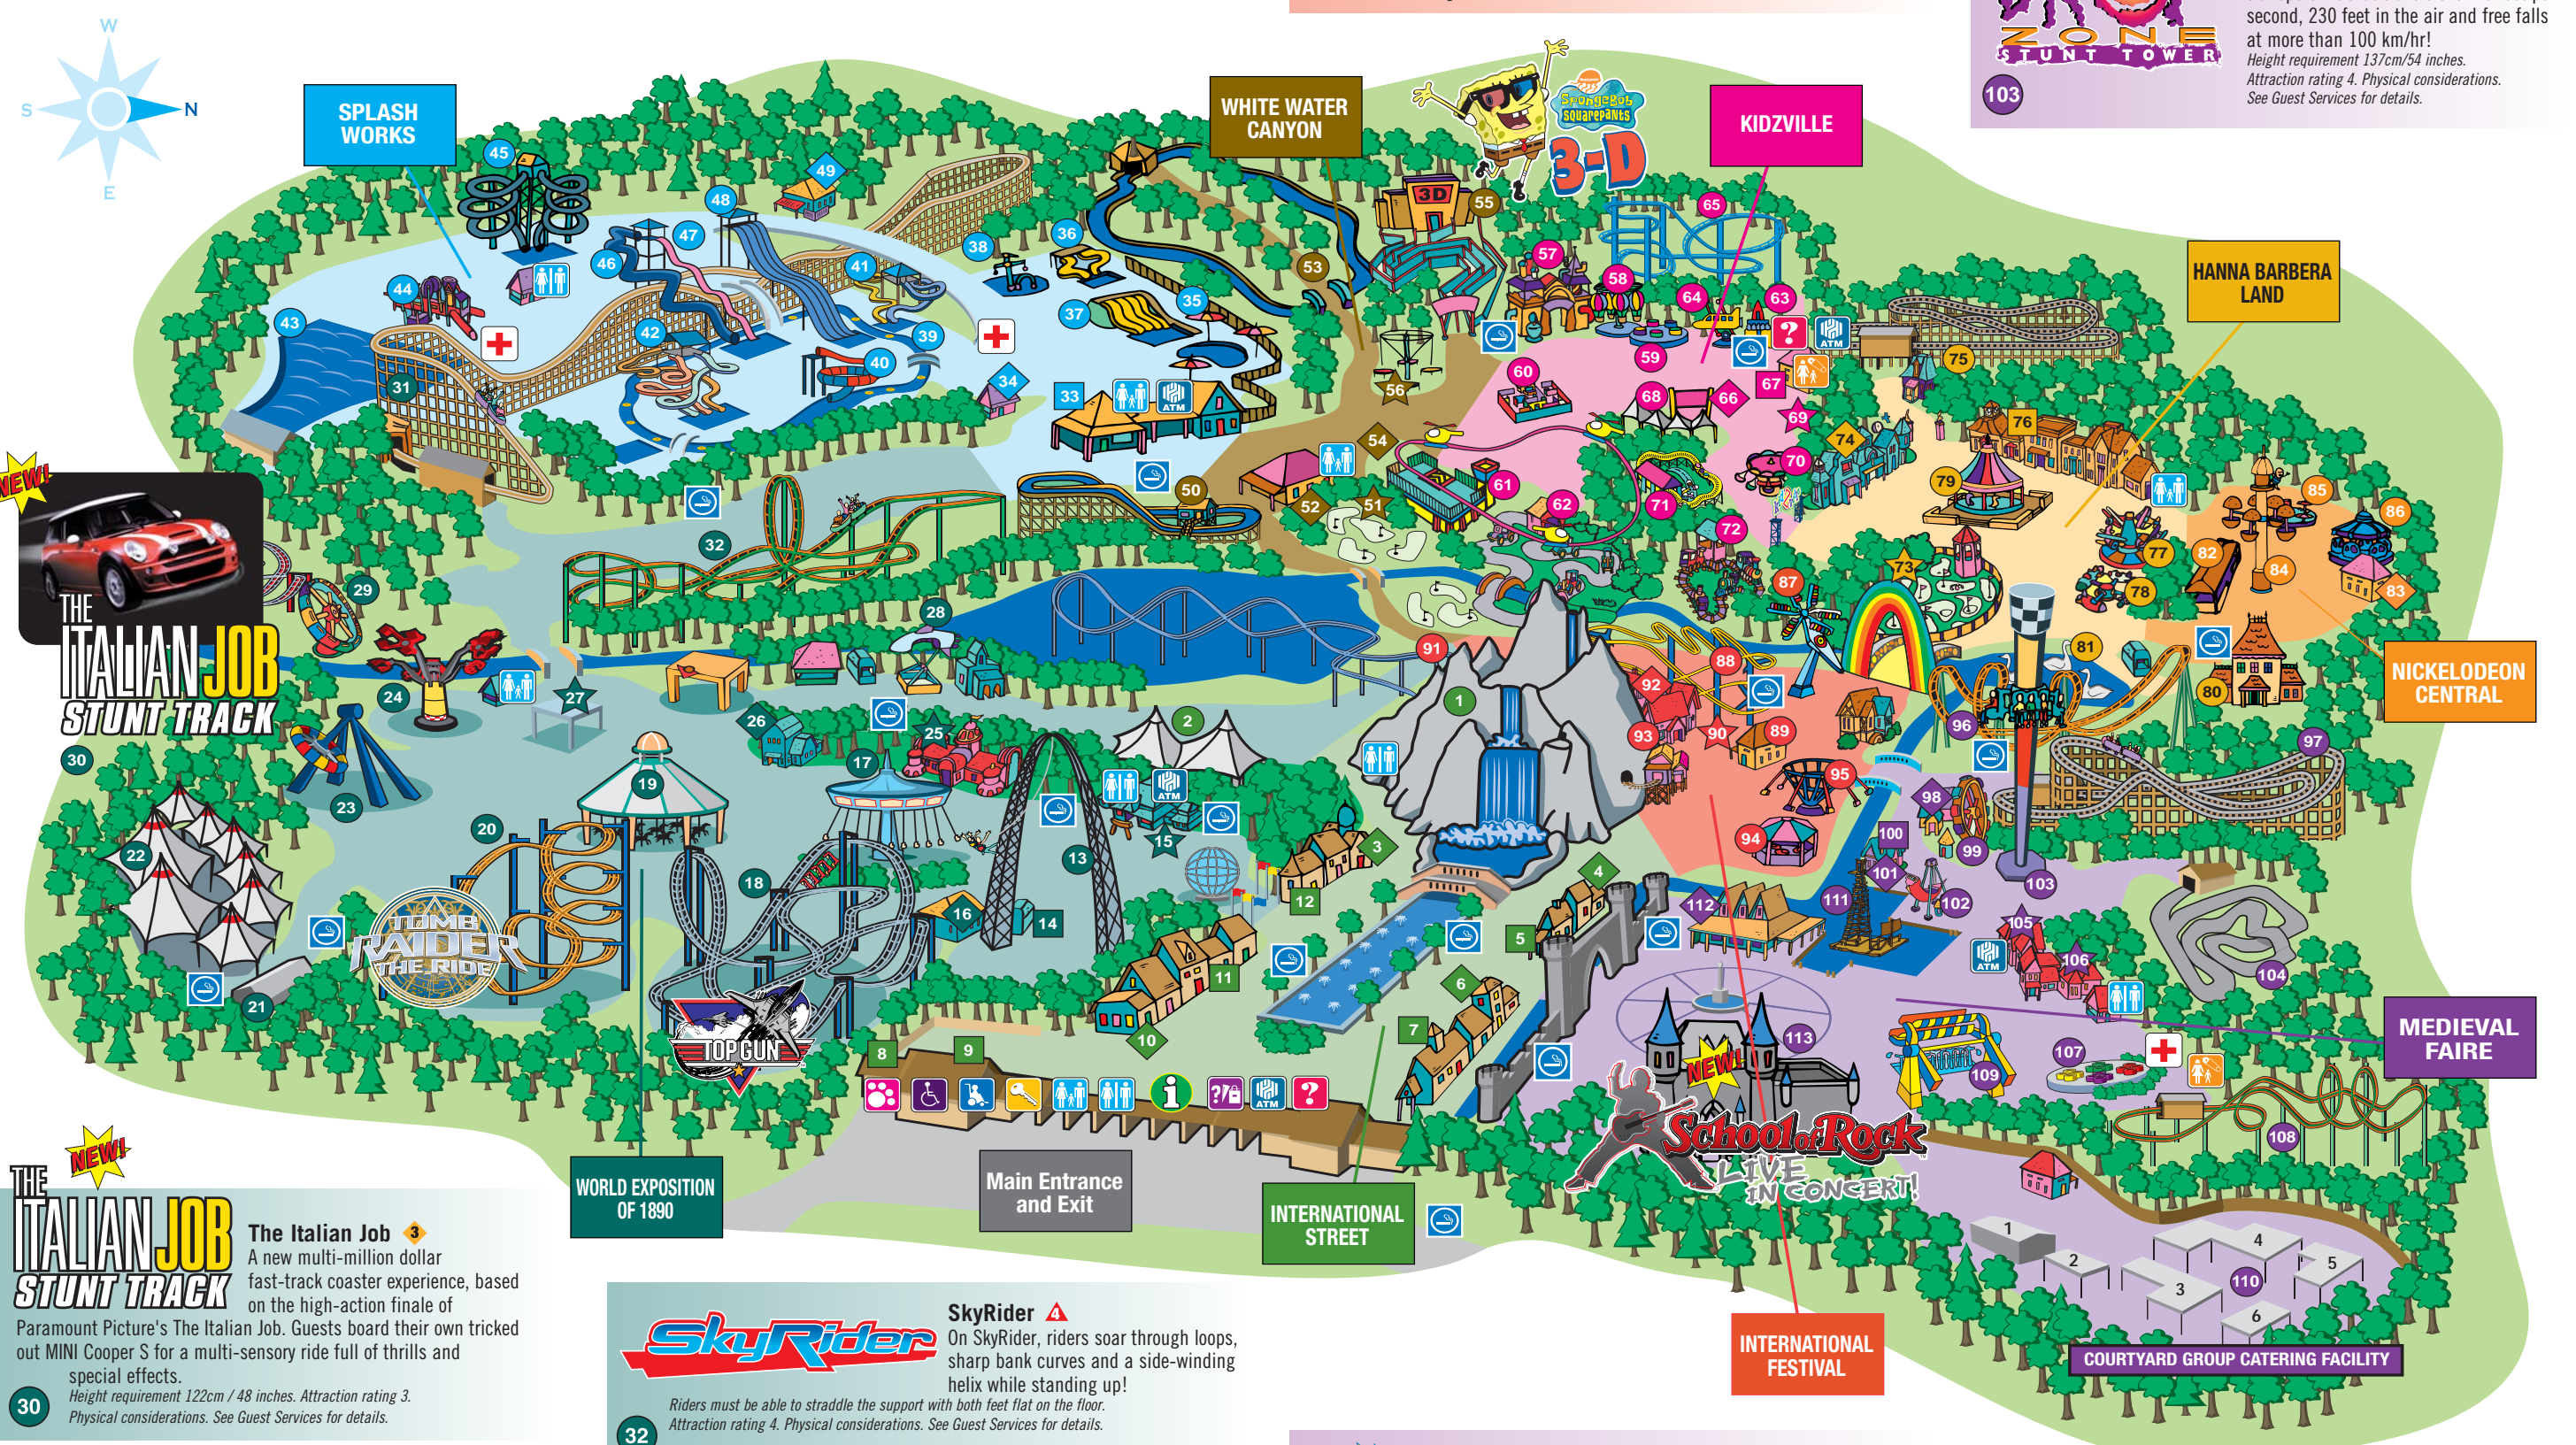

Vortex

Vortex, riders will enjoy the thrills of Canada's first suspended roller coaster. This steel coaster plunges over Wonder Mountain, reaching speeds of 90km/h. Vortex's invisible track drives riders through unrelenting turns, swooping, diving and plunging over a scenic waterscape. Height requirement 122 cm / 48 inches. Physical considerations. Attraction rating 4. See Guest Services for details.

91

Hanna-Barbera Land

Home to Scooby-Doo and features attractions such as Ghoster Coaster, Scooby-Doo's Haunted Mansion and Hanna Barberrry Go Round. Don't miss daily meet and greets with Scooby! Physical considerations. See Guest Services for details. See numbers 73 to 81 on the Park map.

73 to 81

Nickelodeon Central

A themed area designed for kids. Nickelodeon characters such as Blue, Dora the Explorer, Diego, Hey Arnold and Jimmy Neutron are always close by for a hug and a photo. Attractions include Dora's Dune Buggies, Wild Thornberrys Treetop Lookout and Jimmy Neutron's Brainwasher. Physical considerations. See Guest Services for details. See numbers 82 to 86 on the Park map.

82 to 86

Drop Zone Stunt Tower

On Drop Zone, riders sit on a high-speed transport lift that travels over 16 feet per second, 230 feet in the air and free falls at more than 100 km/hr! Height requirement 137cm/54 inches. Attraction rating 4. Physical considerations. See Guest Services for details.

103

The Italian Job Stunt Track

A new multi-million dollar fast-track coaster experience, based on the high-action finale of Paramount Picture's The Italian Job. Guests board their own tricked out MINI Cooper S for a multi-sensory ride full of thrills and special effects. Height requirement 122cm / 48 inches. Attraction rating 3. Physical considerations. See Guest Services for details.

30

The Italian Job Stunt Track

A new multi-million dollar fast-track coaster experience, based on the high-action finale of Paramount Picture's The Italian Job. Guests board their own tricked out MINI Cooper S for a multi-sensory ride full of thrills and special effects. Height requirement 122cm / 48 inches. Attraction rating 3. Physical considerations. See Guest Services for details.

30

SkyRider

On SkyRider, riders soar through loops, sharp bank curves and a side-winding helix while standing up! Riders must be able to straddle the support with both feet flat on the floor. Attraction rating 4. Physical considerations. See Guest Services for details.

32

TOP GUN

Top Gun is Canada's only inverted looping jet coaster. This mega coaster simulates flight with speeds of 90km/h. Riders take flight in a fully open cockpit suspended beneath the coaster's steel track as the sky races below. Height requirement (minimum) 137cm / 54 inches (maximum) 198 cm / 6'6". Attraction rating 4. Physical considerations. See Guest Services for details.

18

Paramount Theatre

An indoor, air conditioned theatre. The theatre is outfitted with state-of-the-art sound, lights and video effects and features Paramount's Magic of the Movie presentations. Don't miss SCHOOL OF ROCK, Live in Concert, a live rock concert based on Hollywood's big screen blockbuster: Paramount Picture's SCHOOL OF ROCK. Physical considerations. See Guest Services for details.

113

The Bat

On The Bat, riders are launched through an unyielding corkscrew and a breathtaking loop, first forwards, then backwards! Height requirement 122 cm / 48 inches. Attraction rating 4. Physical considerations. See Guest Services for details.

96

ATTRACTION LOCATOR

Alphabetically locate your favourite attractions and dining.

Action FX Theatre/ SpongeBob SquarePants	55
Aerofield	77
Alphorn Funnel Cakes	6
A-Mazing Adventure	60
Antique Carousel	19
Arcade complex	25
Arcade Complex	106
Arthur's Bay	111
Barracuda Blaster	40
BlackHole	45
Blast Off in Zoom Zone	83
Body Blast	42
Character House	76
Chopper Chase	61
City Zoo Mini-golf	73
Cliffhanger	109
Courtyard	110
Cyber Sez	27
Dora's Dune Buggies	85
Dragon Fire	108
DROP ZONE	103
Fightertown Funnel Cakes	16
Flavourator	59